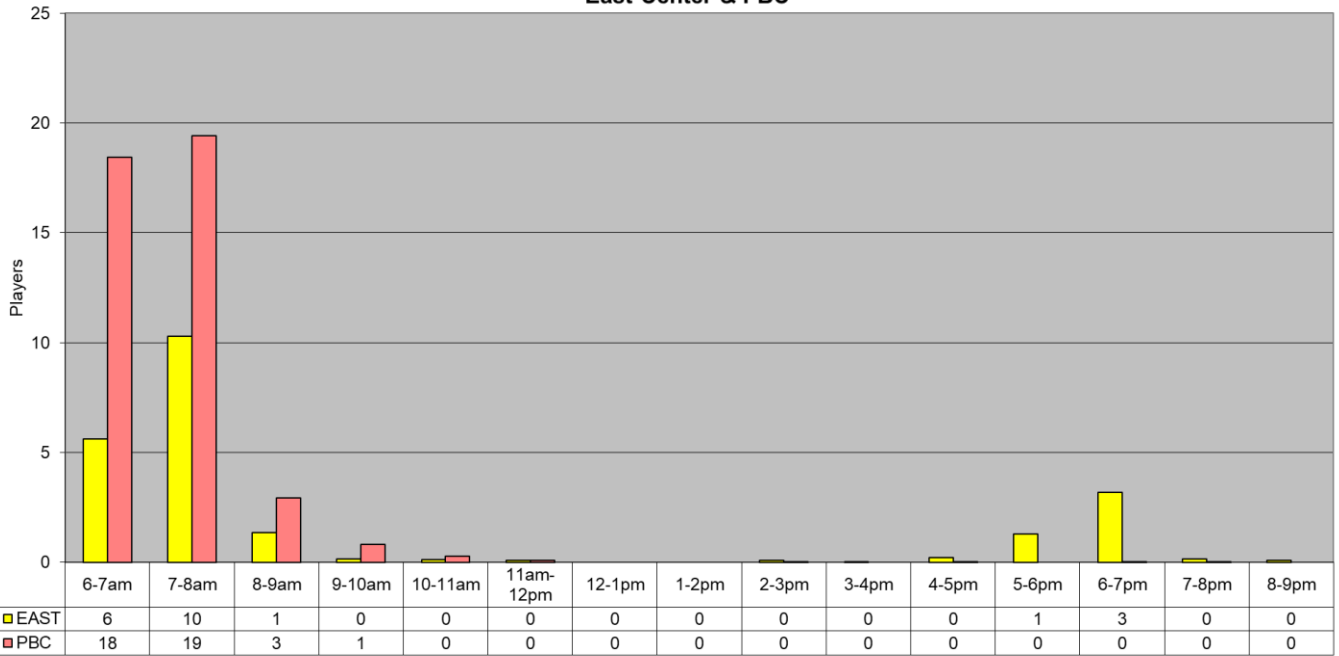

**July 2022 PickleBall Use
East Center & PBC**

**July 2022 PickleBall Use
Canoa Ranch**

Average - PickleBall by: Hr	24	30	17	1	0	0	0	0	0	0	0	2	3	0	0
Players	EAST	CR	PBC	Total (All CTRS)											
Tot Month	705	416	1306	2427											
Per Day	22.7	13.4	42.1	78.3											
Avg Hr	1.5	1.1	3.5	6.1											