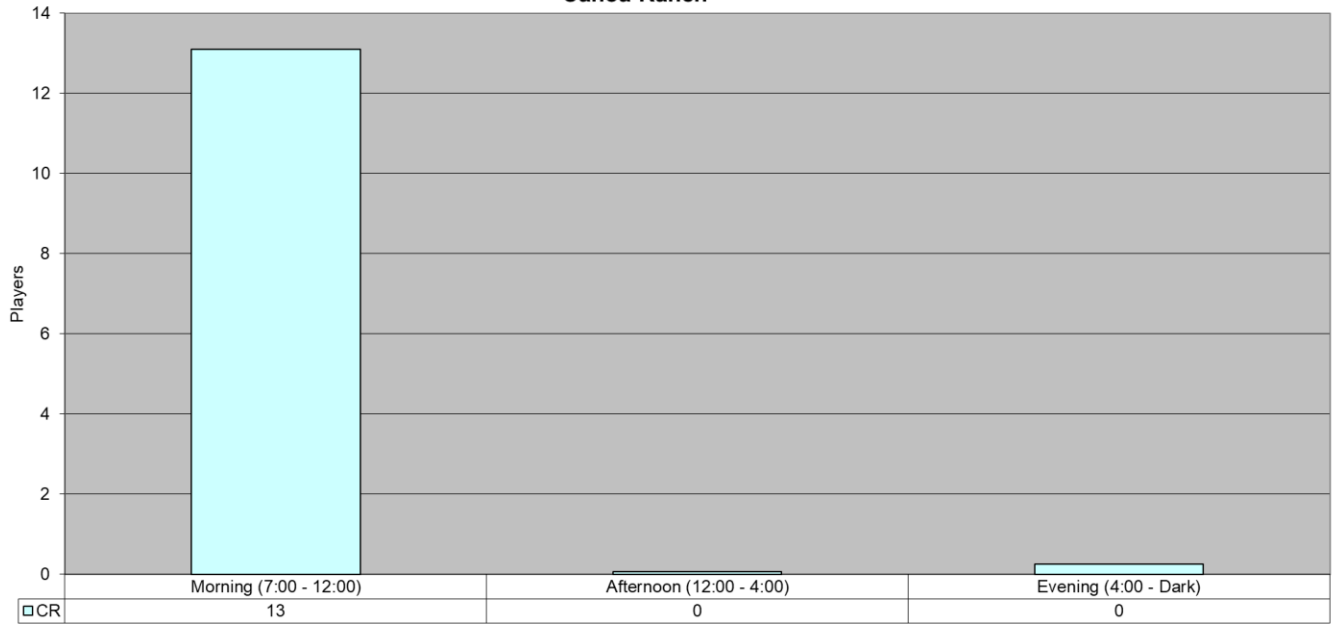

**July 2022 PickleBall Use
East Center & PBC**

**July 2022 PickleBall Use
Canoa Ranch**

Average - PickleBall by: Hr	24	30	17	1	0	0	0	0	0	0	0	2	3	0	0
Players	EAST	CR	PBC	Total (All CTRS)											
Tot Month	705	416	1306	2427											
Per Day	22.7	13.4	42.1	78.3											
Avg Hr	1.5	1.1	3.5	6.1											